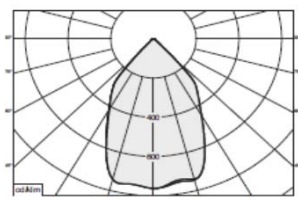

Einbaudownlight drehbar (350°) und schwenkbar (80°), IP50, CRI >90, Citizen COB LED, inklusiv externen Driver, Passivkühlung weiß RAL 9003, 2700K oder 5000K auf Anfrage